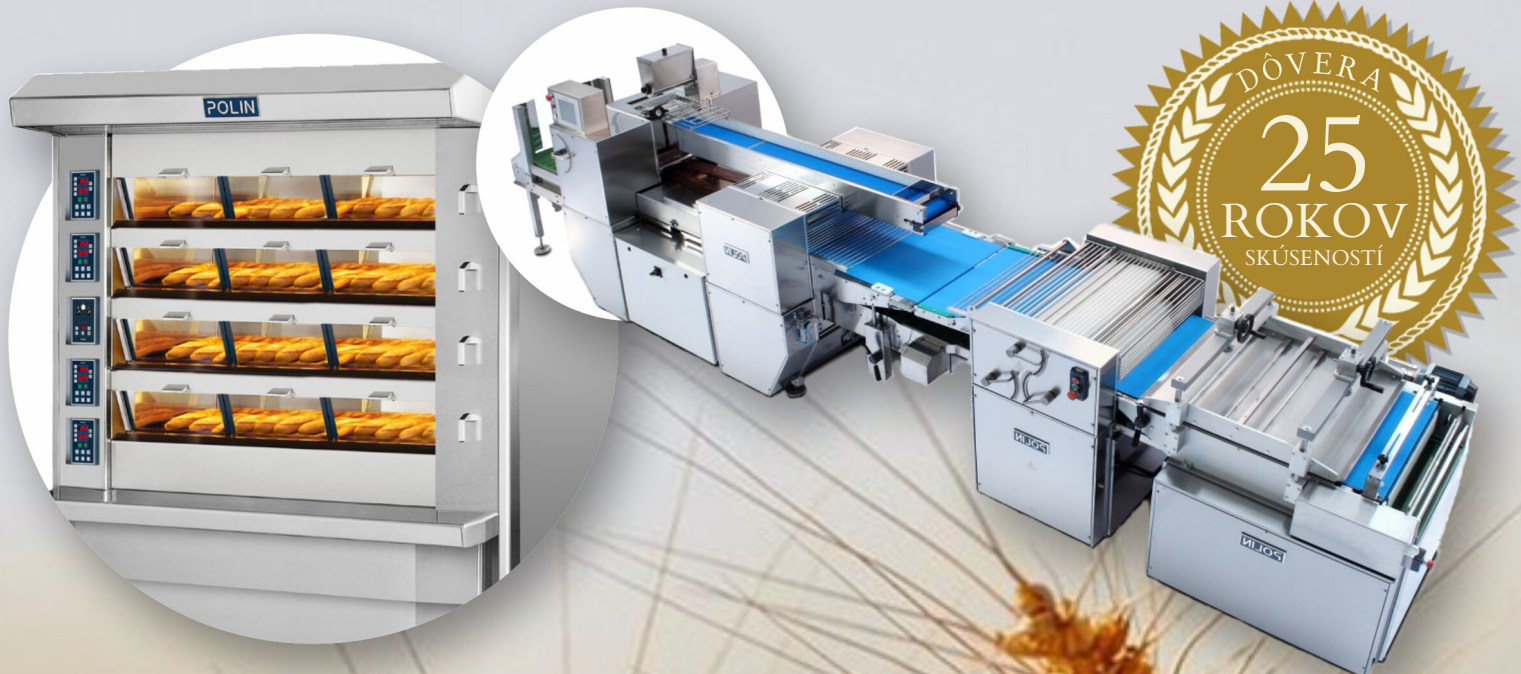

PekaStroj s.r.o.

Priemyselná 4, 949 01 Nitra
tel.: +421 37 651 676 2
mobil: +421 902 944 531
info@pekastroj.sk
www.pekastroj.sk