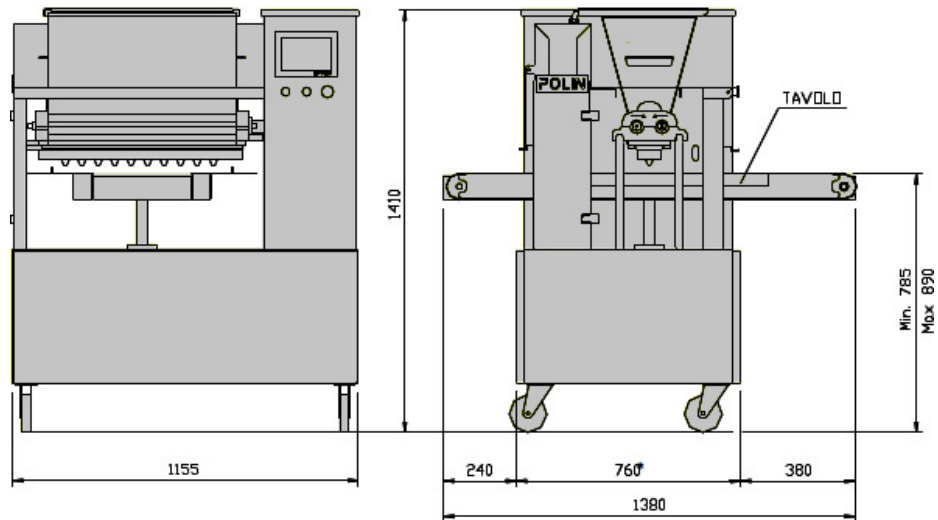

The 100 programs computer is suitable to create a huge range of biscuits, butter cookies, shortbread, lady fingers, genoise puff creams and many other products.

All machines are equipped with:

- S/s frame and brake castors
- Easily detachable table
- Hard dough head hdd with stainless steel rollers, aluminum built-in head shoulders and plastic bushes
- Head easy to disassemble and wash
- Hard and soft dough heads are allowed to be fitted according with different kinds of products
- Touch screen computer with capacitive graphic colour display tft 7" 800x480 pixel
- CE compliance certificate

	Trays size		Hopper capacity	Strokes						Tension	Power	Weight
	Width	Max. Length		Depositor		Wire cut		continuous w.c.				
				Normal	Fast	Normal	Fast	Normal	Fast			
mm	mm	l	n°/min.	n°/min.	n°/min.	n°/min.	n°/min.	n°/min.	Volt	kW	Kg	
CLASSIC 4046	400-460	800	35	20	26	30	35	40	45	400/3~/50	1,6	320
CLASSIC 6066	600-660	800	50	20	26	30	35	40	45	400/3~/50	1,6	320