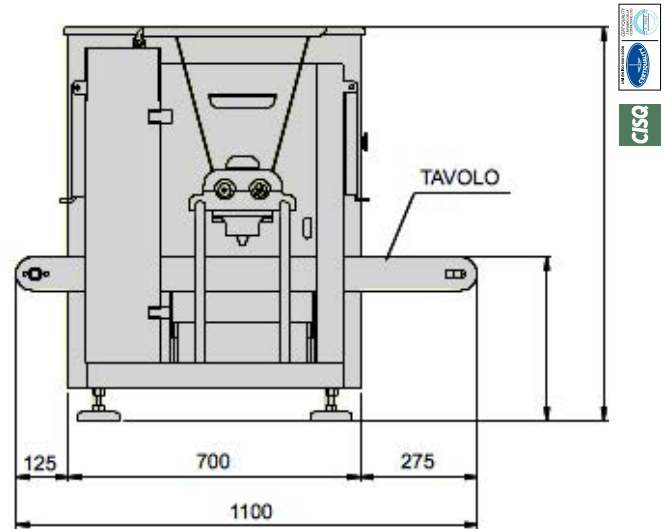

All machines are equipped with:

- S/s frame; compact dimensions
- Easily detachable table
- Hard dough head hdd with stainless steel rollers, aluminum built-in head shoulders and plastic bushes
- Head easy to disassemble and wash
- Hard dough head (40/46) including removable adaptors for soft dough
- Touch screen control, with capacitive graphic colour display tft 7" 800x480 pixel
- CE compliance certificate

	Trays size		Hopper capacity	Strokes		Tension	Power	Weight
	Width	Max. Length		Depositor	Wire cut			
	mm	mm	l	n°/min.	n°/min.	Volt	kW	Kg
JUNIOR 4046	400-460	700	35	20	30	400/3N~/50	1,3	200

Max strokes/min. related to average 1 sec. rollers head rotation