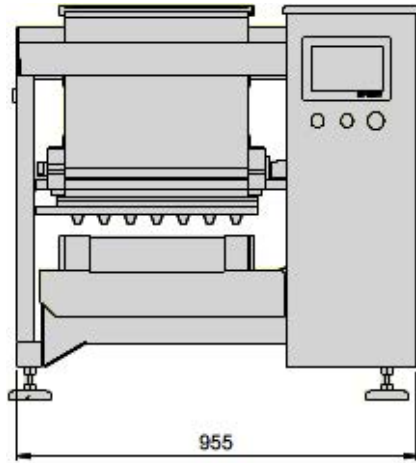

**Chuť vašich pekárenských výrobkov
zvýraznia naše stroje, kvalitná podpora
a vaša spokojnosť**

... pečieme s vami už viac ako 25 rokov

www.pekastroj.sk

MULTIDROP JUNIOR

Multidrop is a multi-purpose depositor machine. Computer touch screen is suitable to create a huge range of biscuits, butter cookies, shortbread, lady fingers, genoise puff creams, and many other products.

All machines are equipped with:

- S/s frame; compact dimensions
- Easily detachable table
- Hard dough head hdd with stainless steel rollers, aluminum built-in head shoulders and plastic bushes
- Head easy to disassemble and wash
- Hard dough head (40/46) including removable adaptors for soft dough
- Touch screen control, with capacitive graphic colour display tft 7" 800x480 pixel
- CE compliance certificate

	Trays size		Hopper capacity	Strokes		Tension	Power	Weight
	Width	Max. Length		Depositor	Wire cut			
	mm	mm	l	n°/min.	n°/min.	Volt	kW	Kg
JUNIOR 4046	400-460	700	35	20	30	400/3N~/50	1,3	200

Max strokes/min. related to average 1 sec. rollers head rotation